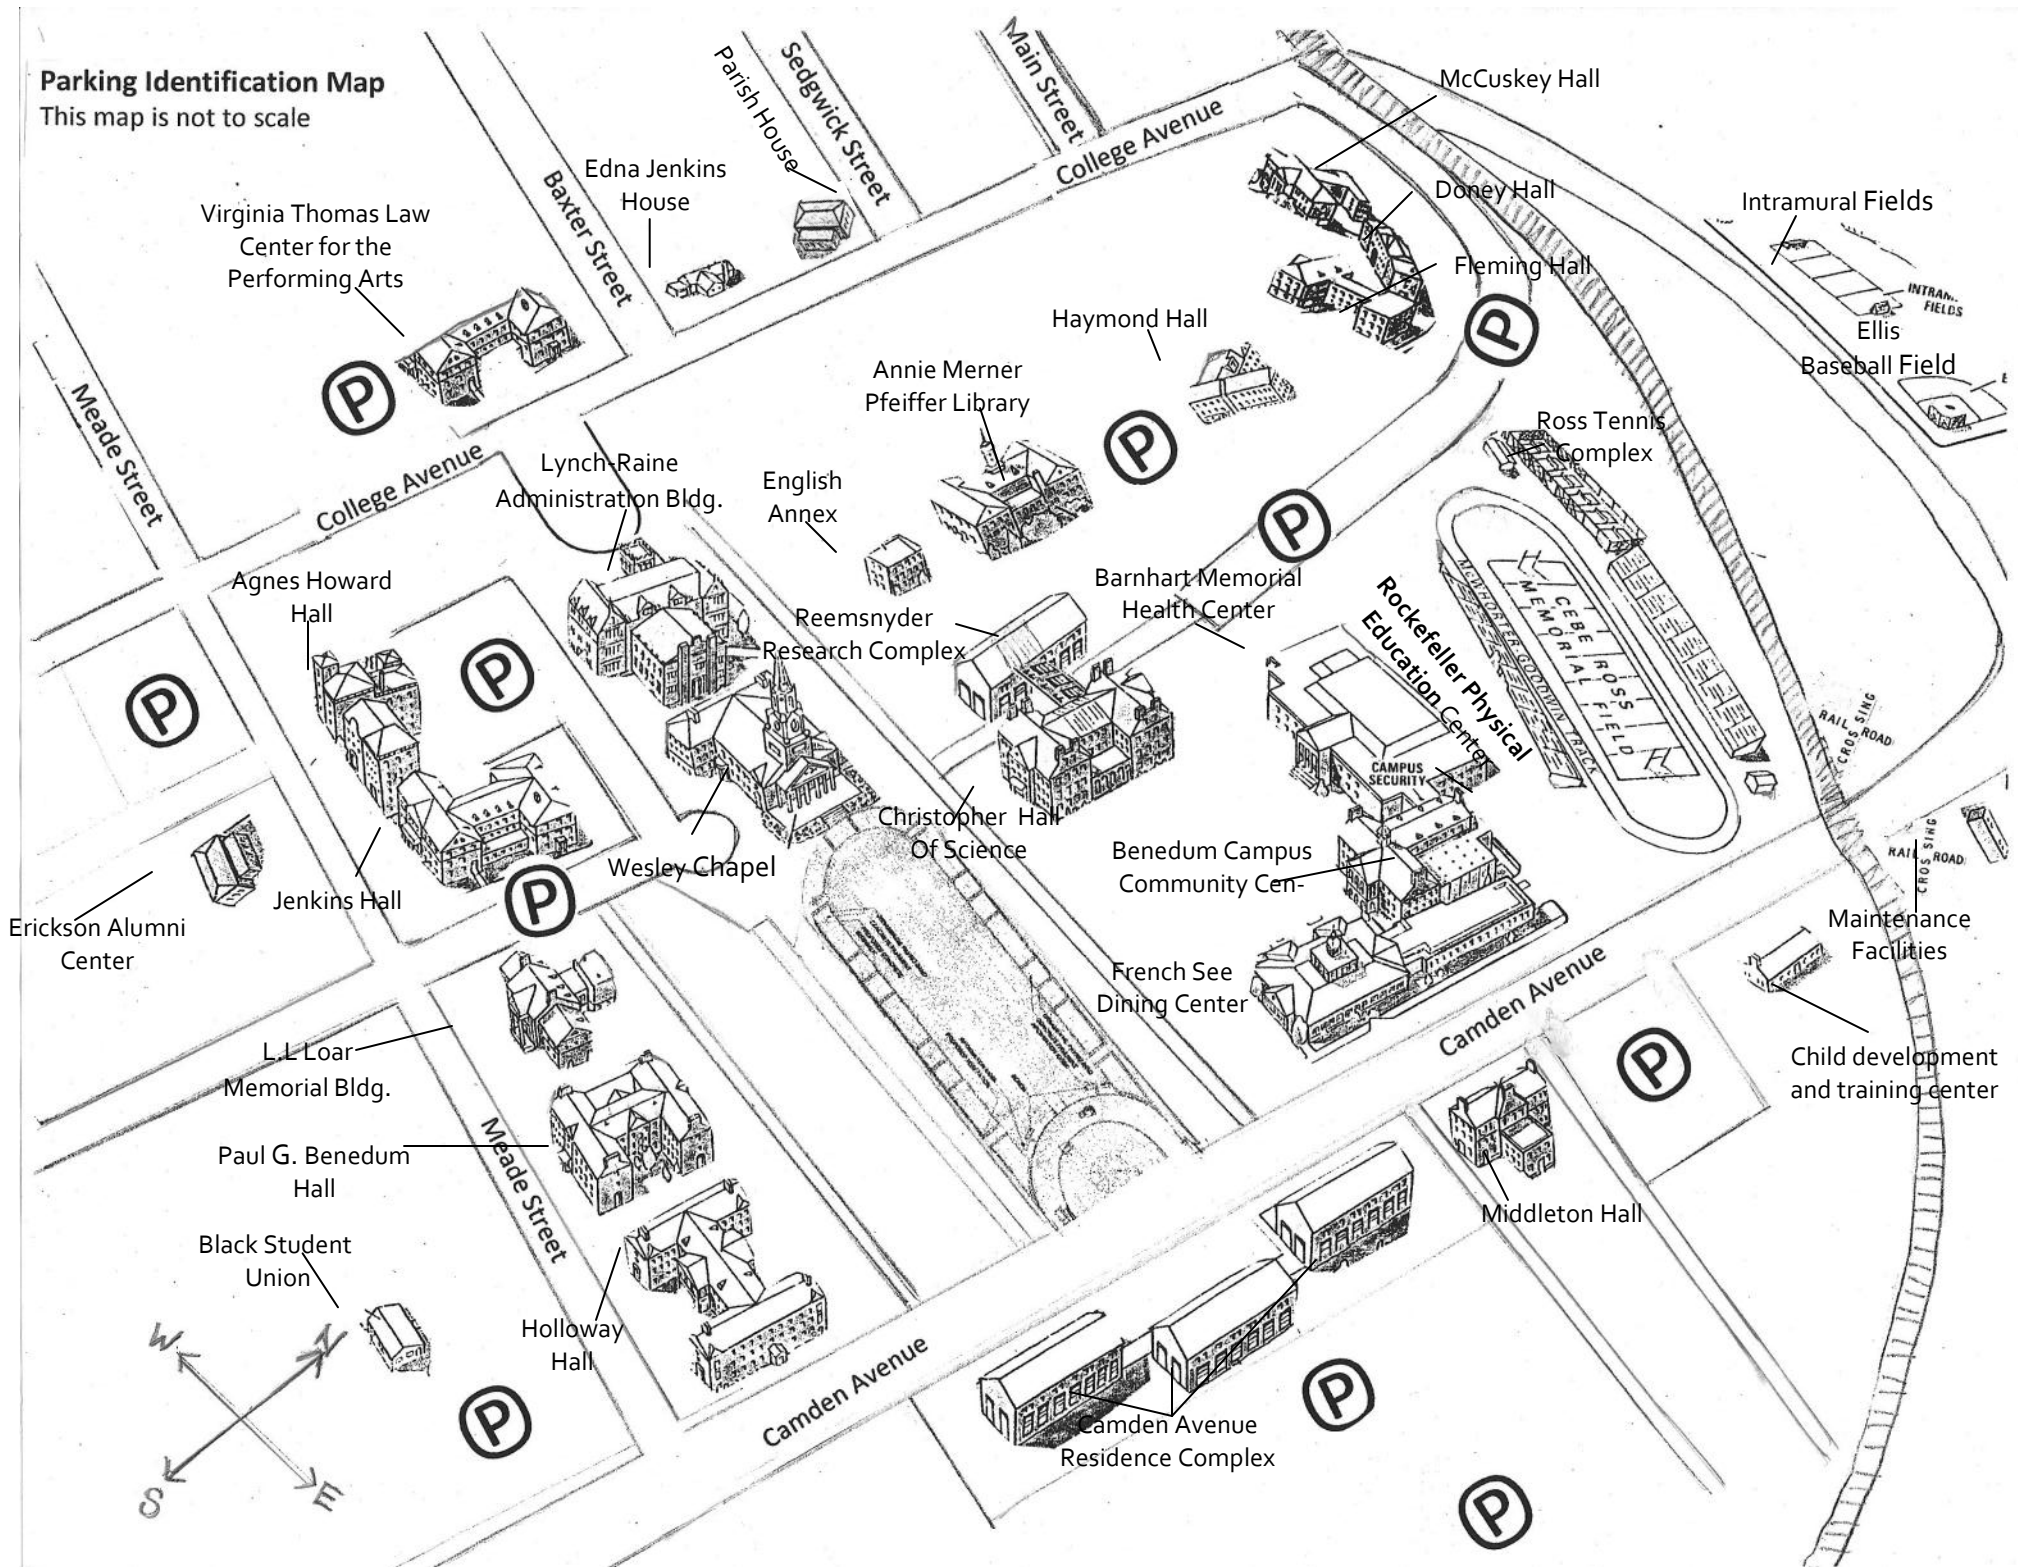

Parking Identification Map

This map is not to scale

Virginia Thomas Law Center for the Performing Arts

Edna Jenkins House

Parish House
Sedgwick Street

Main Street
College Avenue

McCuskey Hall

Doney Hall

Fleming Hall

Intramural Fields

INTRAM. FIELDS

Ellis
Baseball Field

Haymond Hall

Annie Merner Pfeiffer Library

Lynch-Raine Administration Bldg.

English Annex